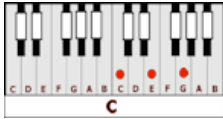

ELEANOR RIGBY – The Beatles (Em)

GUITAR / KEYBOARD CHORDS:

C = x32010

C/E = o32010

Em = o22000

Em7 = o20000

Em6 = o42000

C **Em**
INTRO: Ah, look at all the lonely people
C **Em**
Ah, look at all the lonely people

Em **C**
Eleanor Rigby picks up the rice in the church where a wedding has been ...
Em

Lives in a dream

Em **C**
Waits at the window, wearing the face that she keeps in a jar by the door ...
Em

Who is it for?