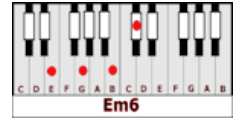

ELEANOR RIGBY – The Beatles (Em)

GUITAR / KEYBOARD CHORDS:

C = x32010

C/E = o32010

Em = o22000

Em7 = o20000

Em6 = o42000

C **Em**
INTRO: Ah, look at all the lonely people
C **Em**
Ah, look at all the lonely people

Em **C**
Eleanor Rigby picks up the rice in the church where a wedding has been ...
Em

Lives in a dream

Em **C**
Waits at the window, wearing the face that she keeps in a jar by the door ...
Em

Who is it for?