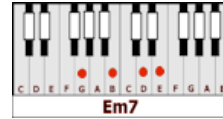

ELEANOR RIGBY – The Beatles (Em)

GUITAR / KEYBOARD CHORDS:

C = x32010

C/E = o32010

Em = o22000

Em7 = o20000

Em6 = o42000

C **Em**
INTRO: Ah, look at all the lonely people
C **Em**
Ah, look at all the lonely people

Em **C**
Eleanor Rigby picks up the rice in the church where a wedding has been ...
Em

Lives in a dream

Em **C**
Waits at the window, wearing the face that she keeps in a jar by the door ...
Em

Who is it for?