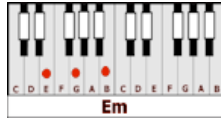

ELEANOR RIGBY – The Beatles (Em)

GUITAR / KEYBOARD CHORDS:

C = x32010

C/E = o32010

Em = o22000

Em7 = o20000

Em6 = o42000

C **Em**
INTRO: Ah, look at all the lonely people
C **Em**
Ah, look at all the lonely people

Em **C**
Eleanor Rigby picks up the rice in the church where a wedding has been ...
Em

Lives in a dream

Em **C**
Waits at the window, wearing the face that she keeps in a jar by the door ...
Em

Who is it for?