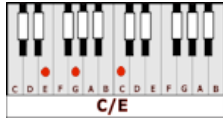

ELEANOR RIGBY – The Beatles (Em)

GUITAR / KEYBOARD CHORDS:

C = x32010

C/E = o32010

Em = o22000

Em7 = o20000

Em6 = o42000

C **Em**
INTRO: Ah, look at all the lonely people
C **Em**
Ah, look at all the lonely people

Em **C**
Eleanor Rigby picks up the rice in the church where a wedding has been ...
Em

Lives in a dream

Em **C**
Waits at the window, wearing the face that she keeps in a jar by the door ...
Em

Who is it for?